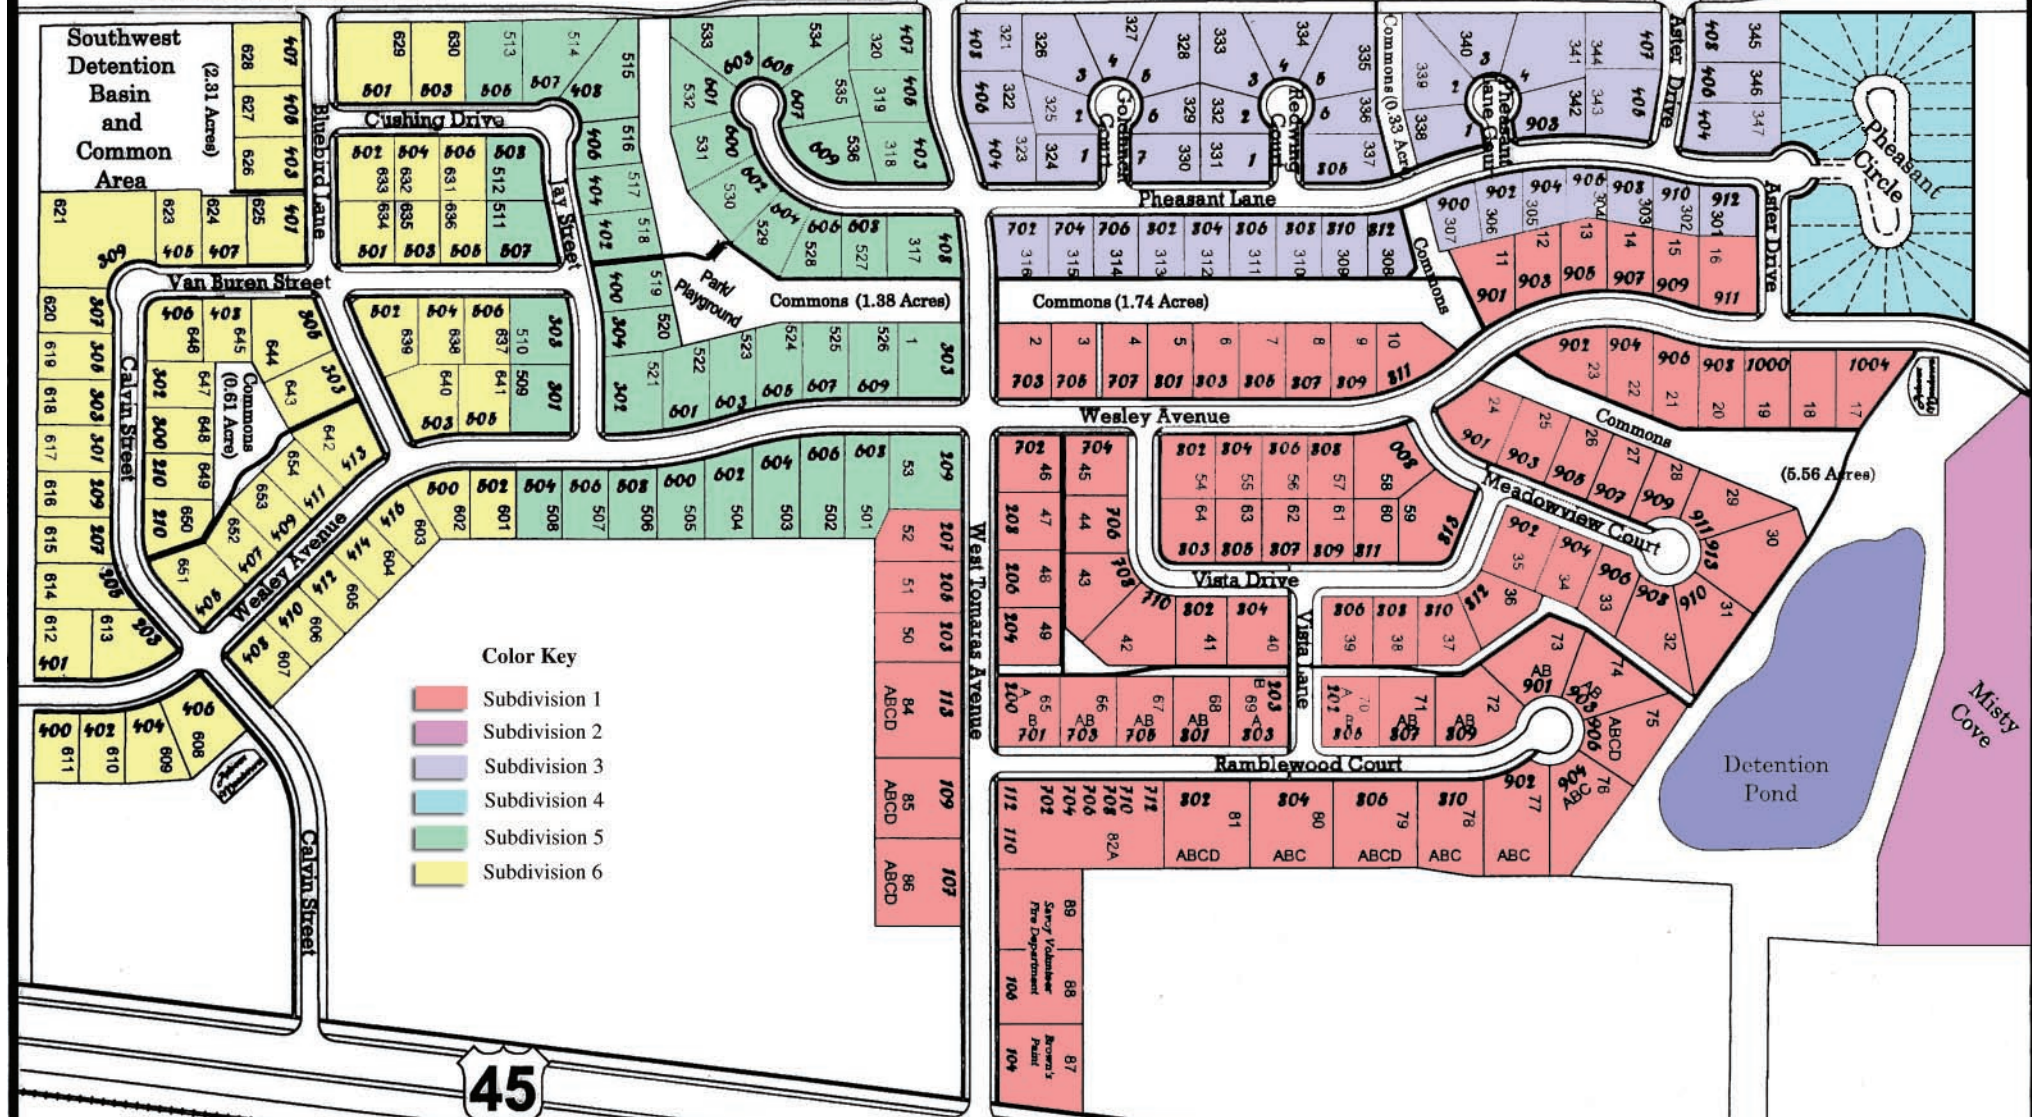

Village of Savoy Ruppel Memorial Bikepath

Prospect Avenue (Proposed)

Village of Savoy Ruppel Memorial Bikepath

Southwest Detention Basin and Common Area (2.31 Acres)

45

Scale - 1"=100'

810-Street Address of Property  
80-Subdivision Lot Number

### Arbour Meadows Subdivisions 1,2,3,4,5 & 6